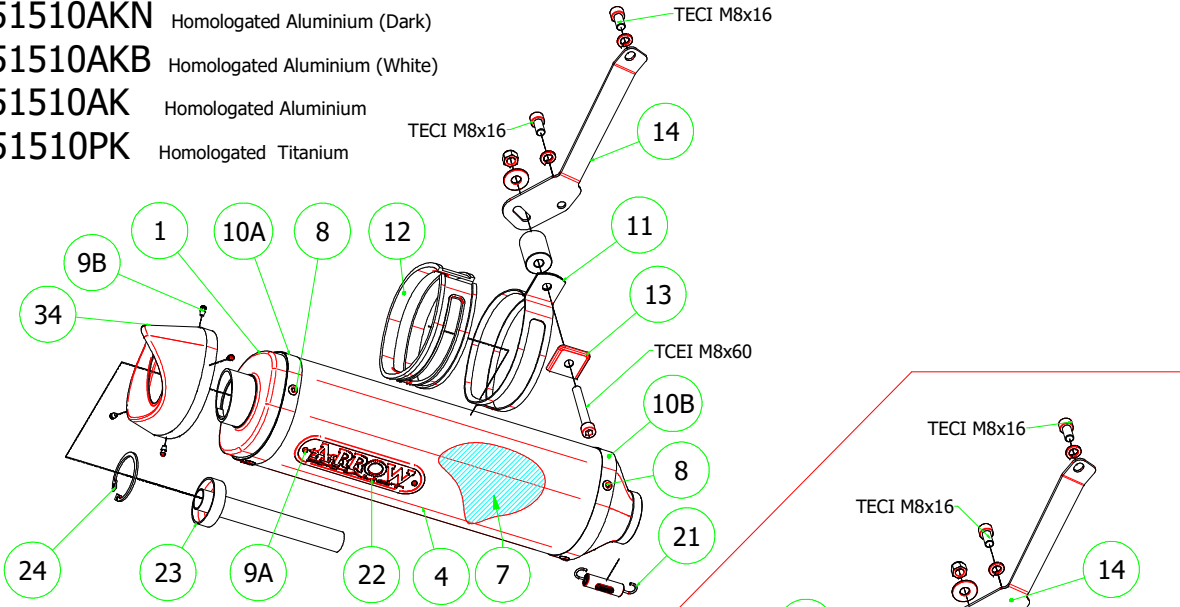

# KTM Duke 125 '11/16 - Duke 200 '11/14

- 51510AKN Homologated Aluminium (Dark)
- 51510AKB Homologated Aluminium (White)
- 51510AK Homologated Aluminium
- 51510PK Homologated Titanium

- 51510AON Homologated Aluminium (Dark)
- 51510AOB Homologated Aluminium (White)
- 51510AO Homologated Aluminium

51501PRI Homologated Pro-Racing

BL1115

51010MI Racing Link Pipe

51010KZ Catalytic Homologated Link Pipe