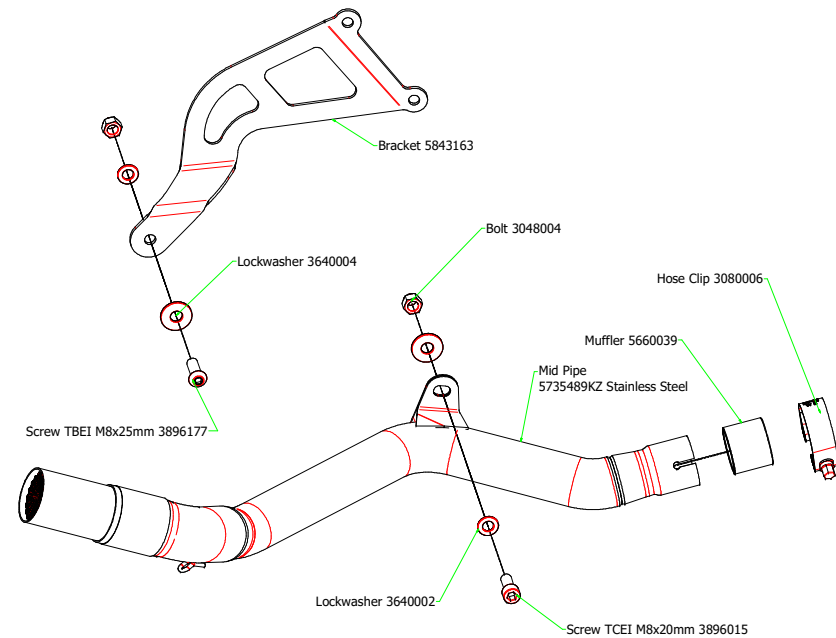

51006KZ Catalytic Homologated Link Pipe