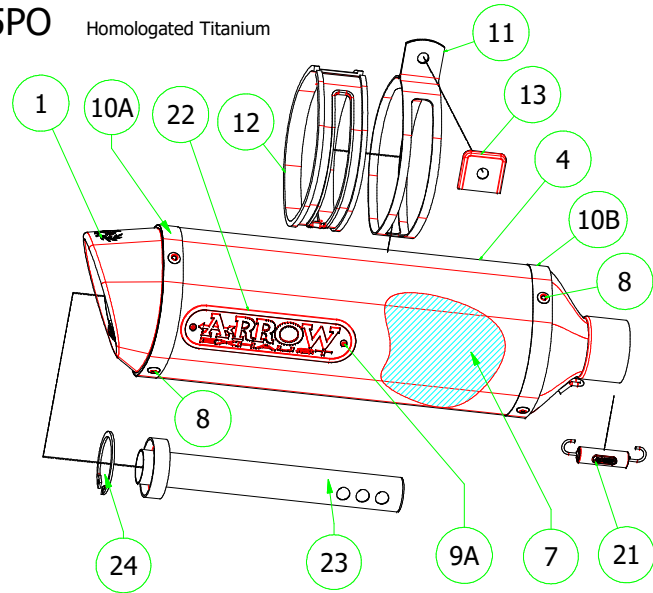

Derbi GPR 125 4T '10-15

- 51505AON Homologated Aluminium Dark
- 51505AO Homologated Aluminium
- 51505PO Homologated Titanium

51006MI Racing Link Pipe

- 51505AKN Homologated Aluminium-Carbon(Dark Line)
- 51505AK Homologated Aluminium-Carbon
- 51505PK Homologated Titanium-Carbon