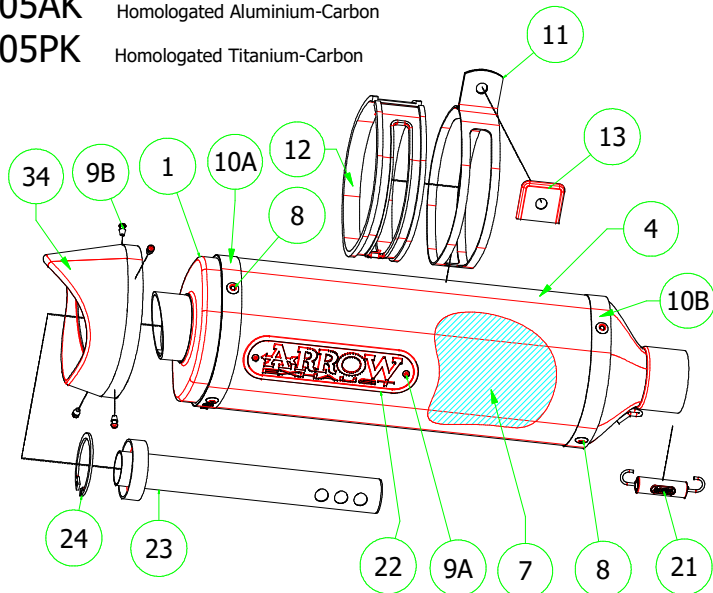

Derbi GPR 125 4T '10-15

- 51505AON Homologated Aluminium Dark
- 51505AO Homologated Aluminium
- 51505PO Homologated Titanium

51006MI Racing Link Pipe

- 51505AKN Homologated Aluminium-Carbon(Dark Line)
- 51505AK Homologated Aluminium-Carbon
- 51505PK Homologated Titanium-Carbon