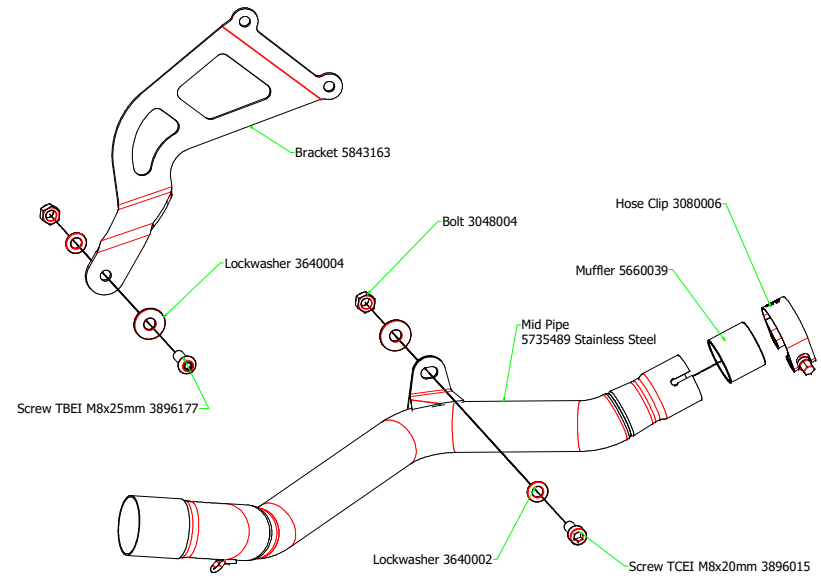

Derbi GPR 125 4T '10-15

- 51505AON Homologated Aluminium Dark
- 51505AO Homologated Aluminium
- 51505PO Homologated Titanium

51006MI Racing Link Pipe

- 51505AKN Homologated Aluminium-Carbon(Dark Line)
- 51505AK Homologated Aluminium-Carbon
- 51505PK Homologated Titanium-Carbon