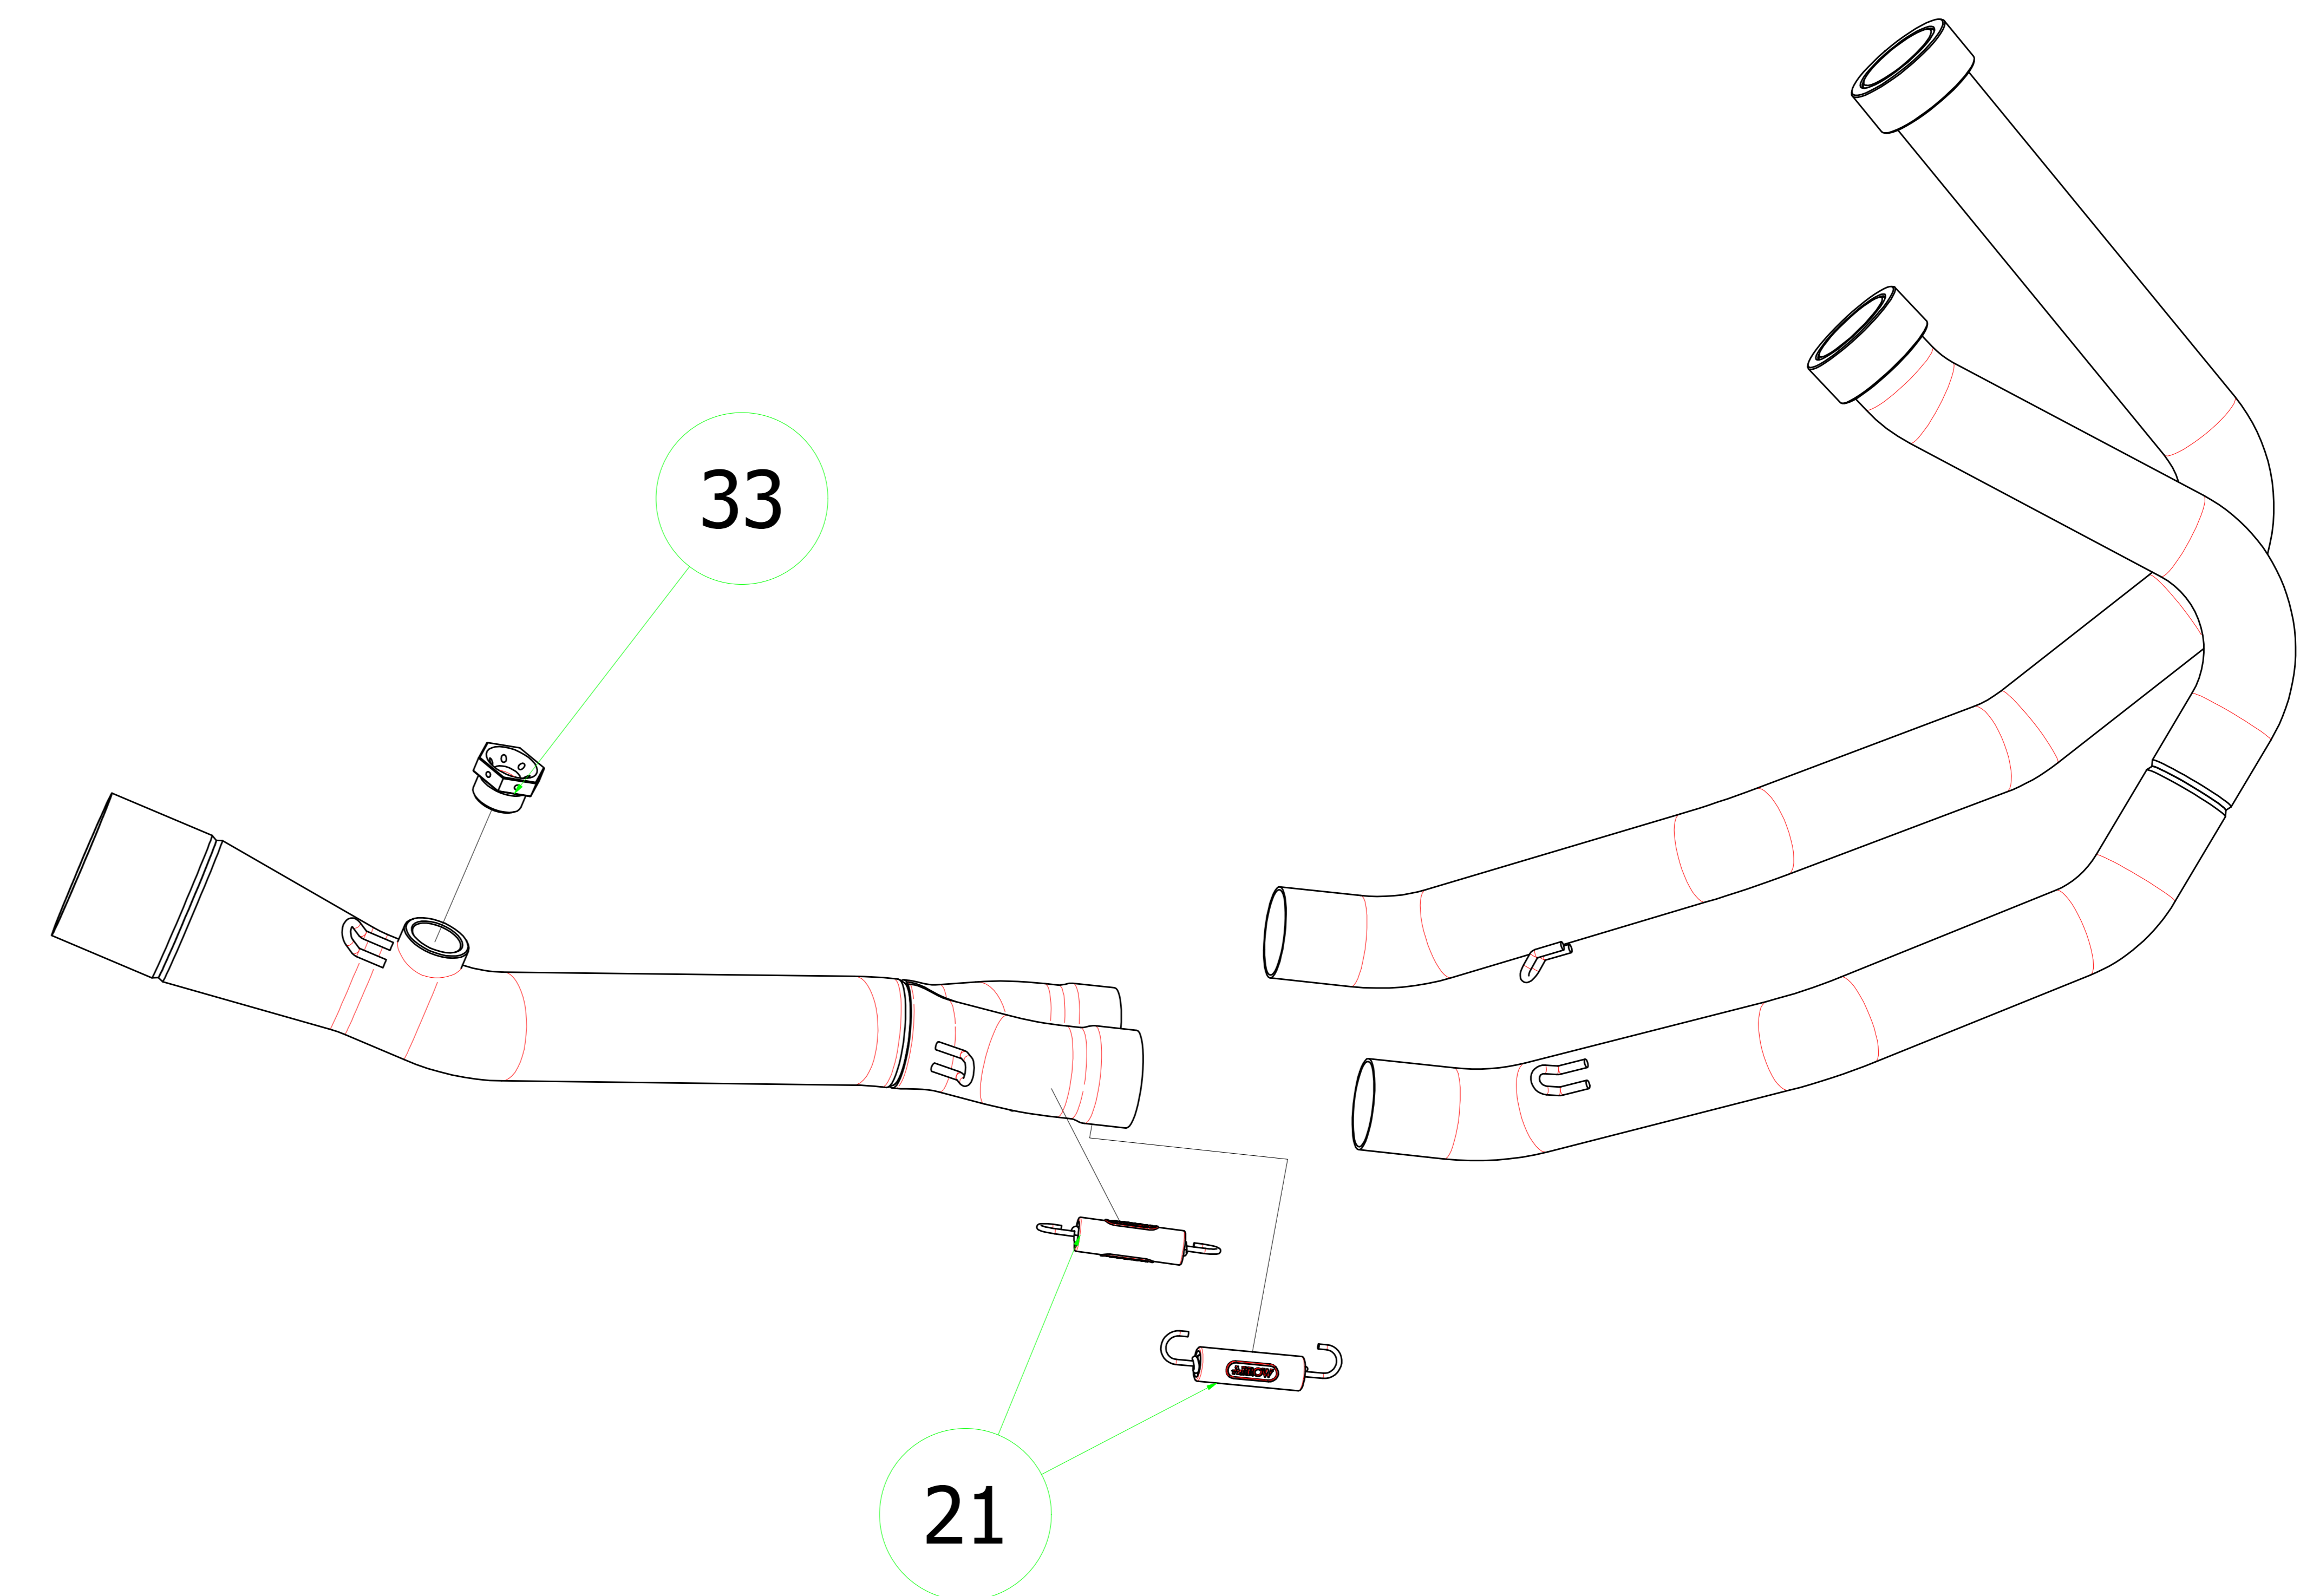

Honda SW-T 600 '10/16

- 73513PK Homologated Titanium - Carbon
- 73513AK Homologated Alluminium - Carbon
- 73513AKN Homologated Alluminium (Dark) - Carbon

71424MI Racing Collectors

71424KZ Catalyzed Collectors