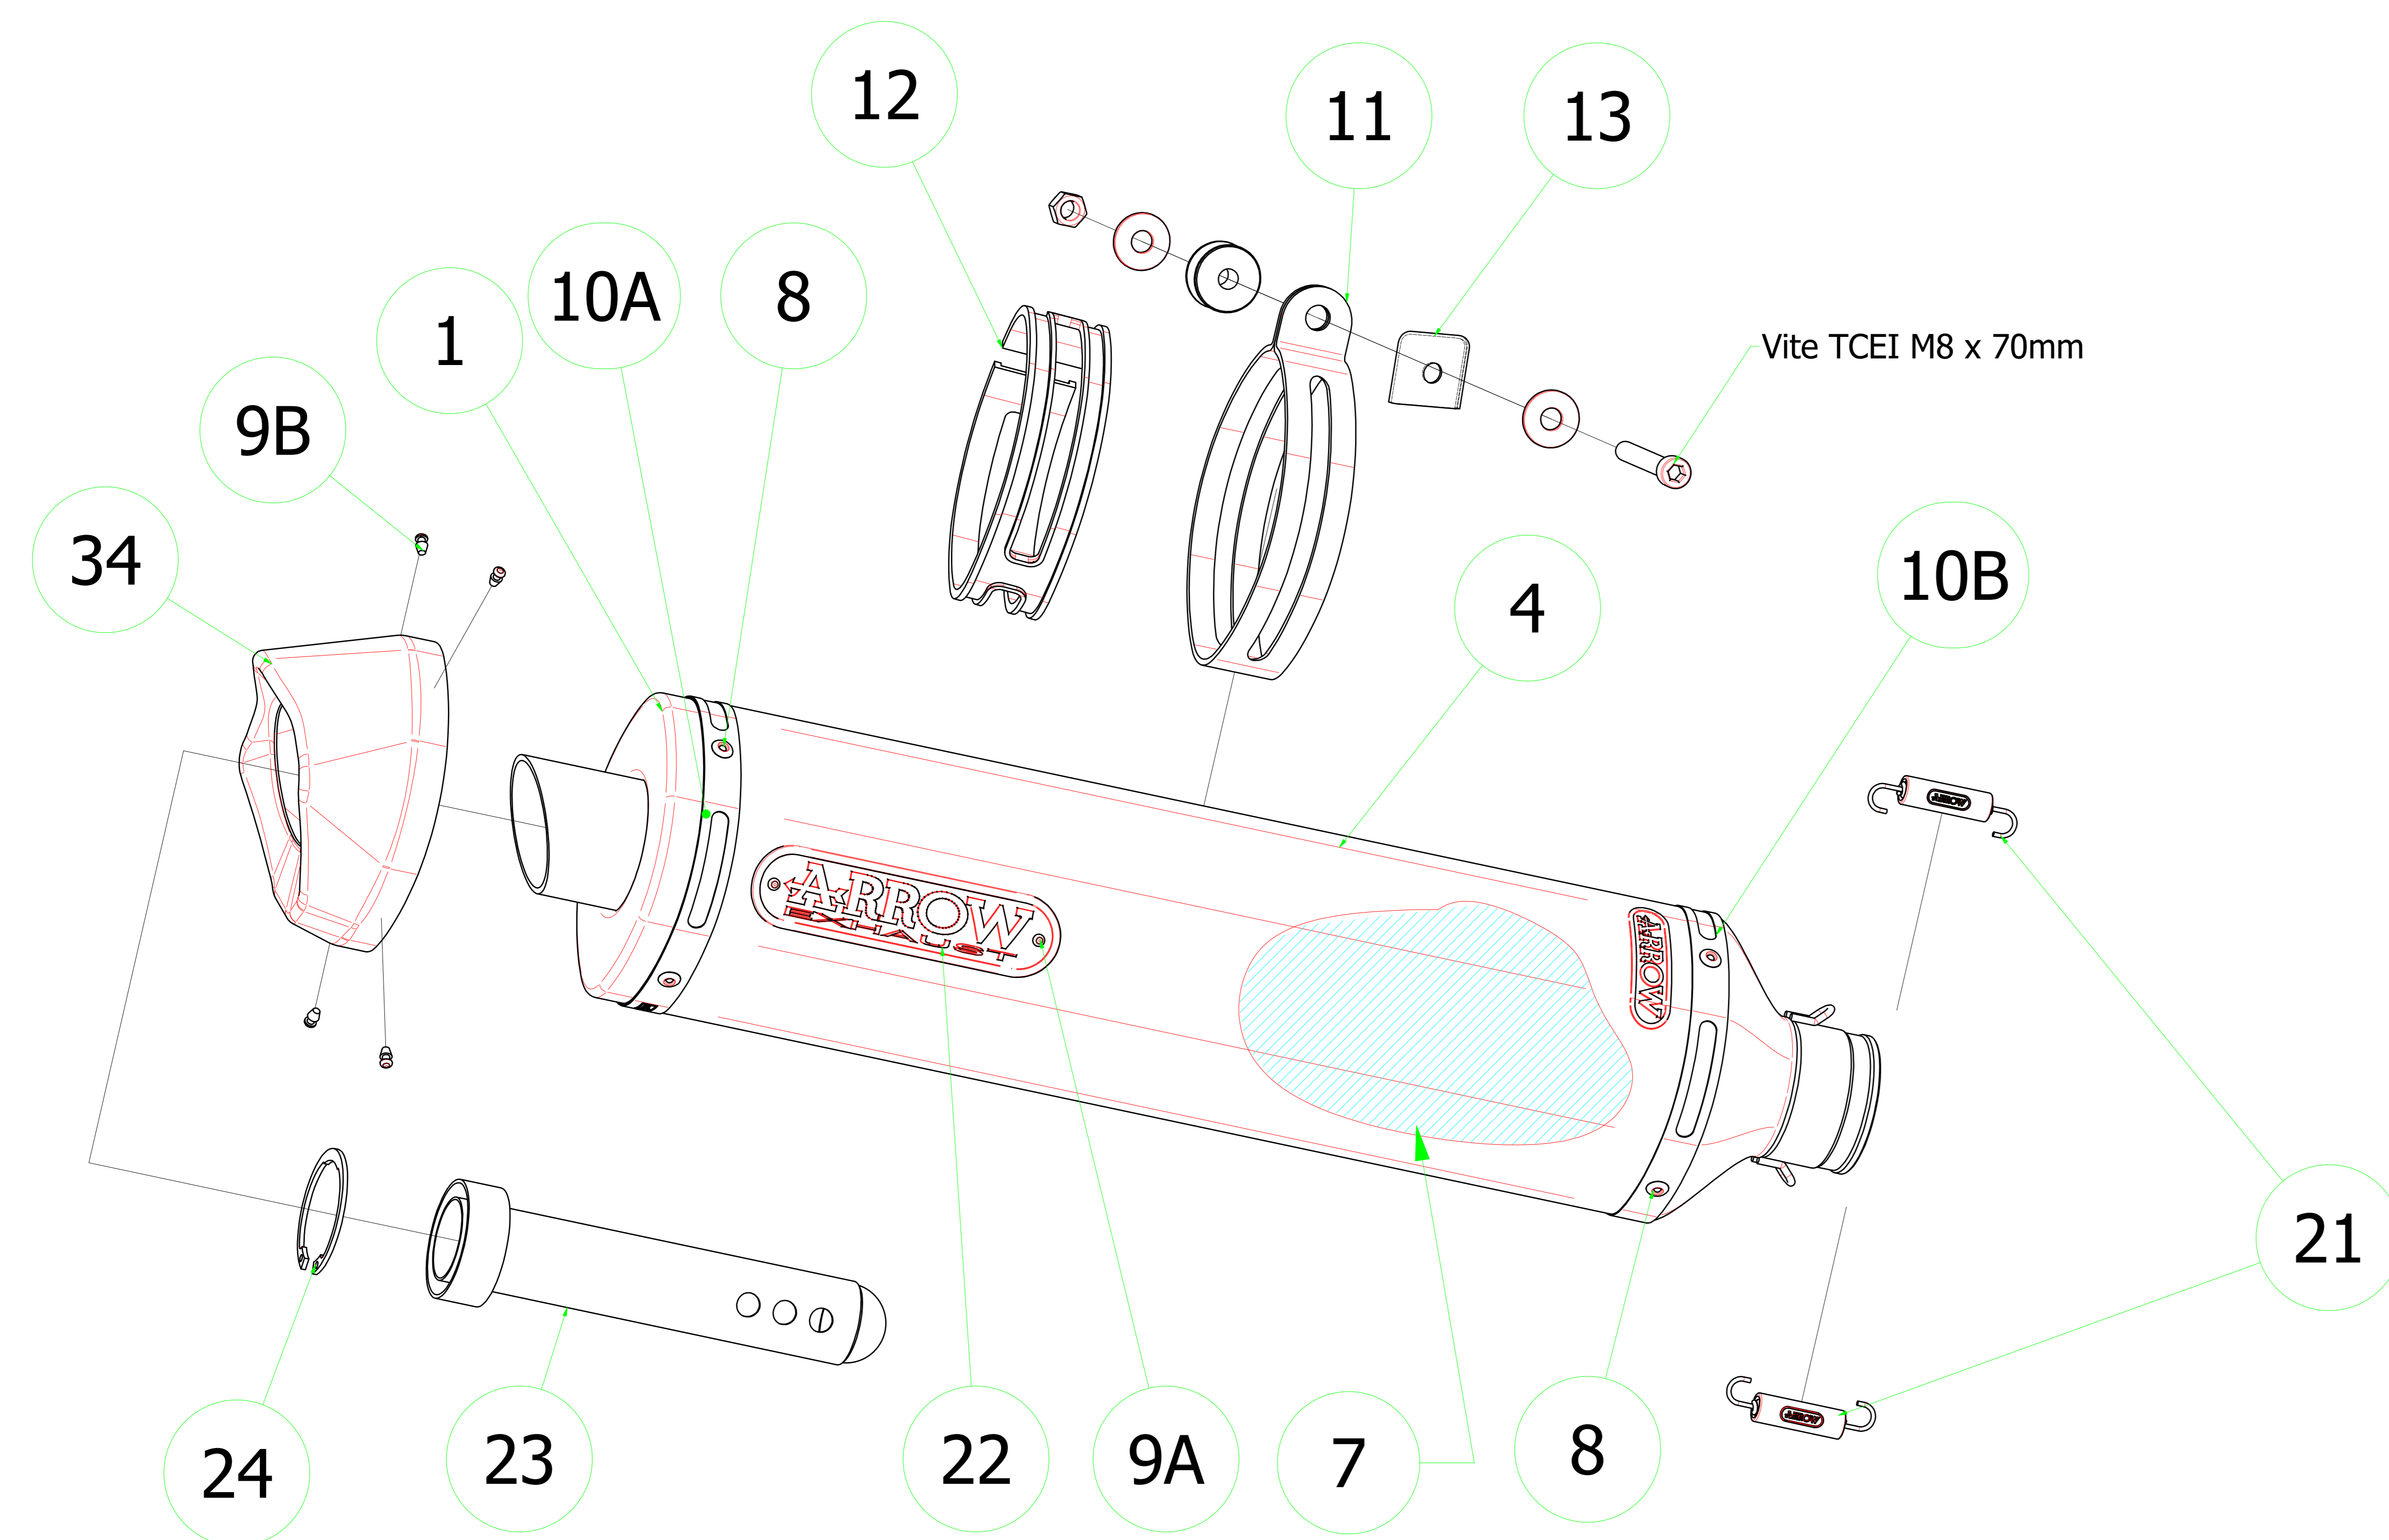

Honda SW-T 600 '10/16

- 73513PK Homologated Titanium - Carbon
- 73513AK Homologated Alluminium - Carbon
- 73513AKN Homologated Alluminium (Dark) - Carbon

71424MI Racing Collectors

71424KZ Catalyzed Collectors