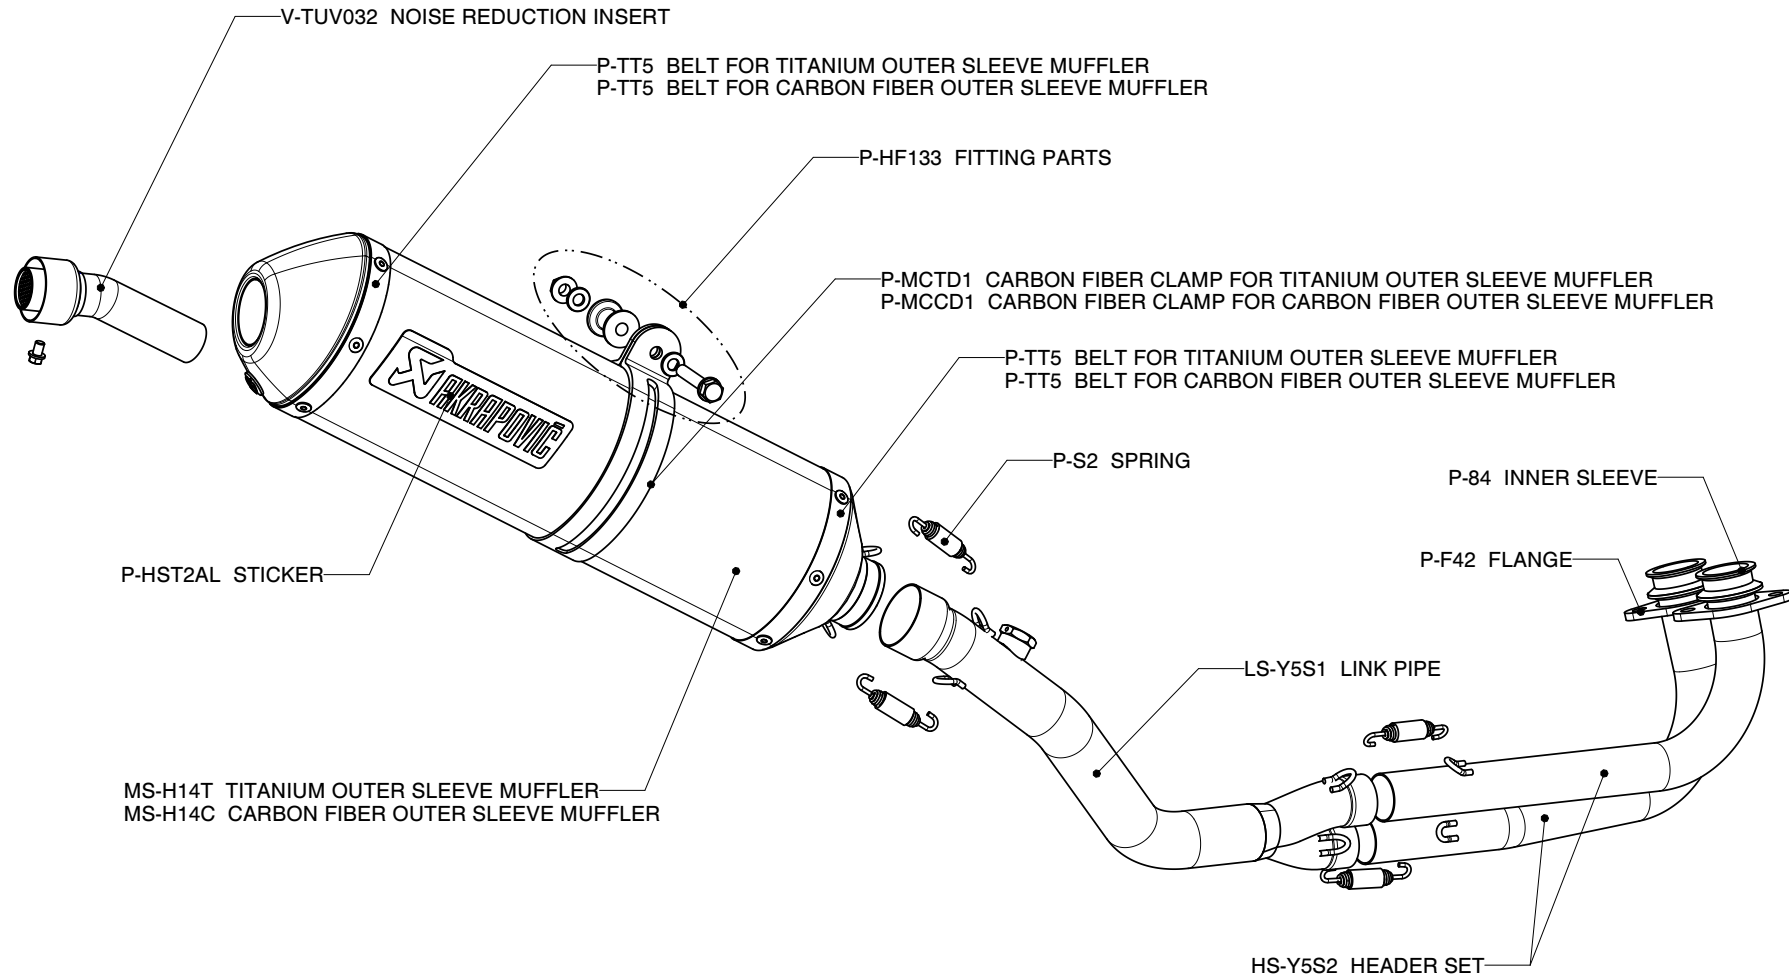

# YAMAHA T-max 500, Complete exhaust system / RACING LINE / Street legal

Product code: SS-Y5S1-HDT

SS-Y5S1-HDC

## MUFFLER REPAIR KITS

REPACK

P-RPCK12

SLEEVE

P-RKS62TD40 - TITANIUM

P-RKS62CD40 - CARBON