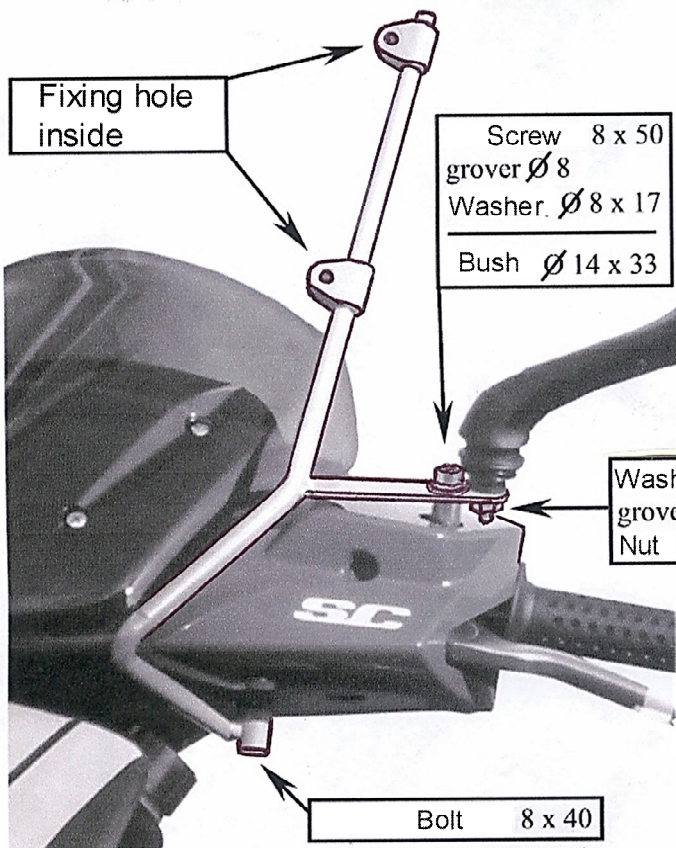

# GILERA Runner06-11 - PIAGGIO NRG 06-07

Parabrezza Art. **2315**

Attacchi Art. **2317 / E**

- ① Pre-mounting expander, screw M8x70, conic nut and stay support

- ② Insert stay support inside its room, keep the threaded bush with face inside and against the reference plate welded on frame

- ③ tight screws and close the plastic cover

F.FABBRi ACCESSORI s.r.l.

Via del Mangano n° 9 • 40023 Castel Guelfo di Bologna (Bo) • Italy

Tel. (0542) 67 02 36 - 67 02 01 - 67 02 02 • Fax (0542) 67 02 12

Cod. F. e P. IVA: 0 17 8 5 5 0 1 2 0 4 - Reg. Imp. B O 1 6 5 6 9 4 - R.E.A. 3 8 7 8 5 9