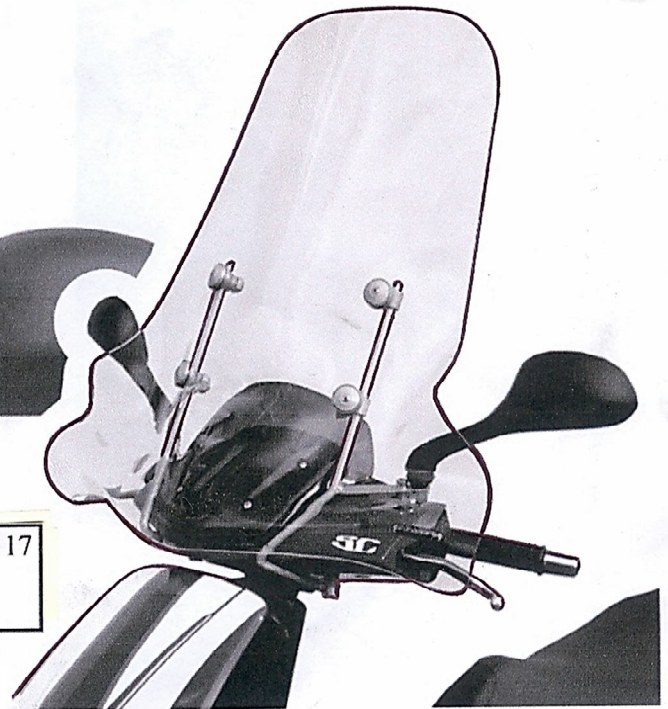

- ③ tight screws and close the plastic cover