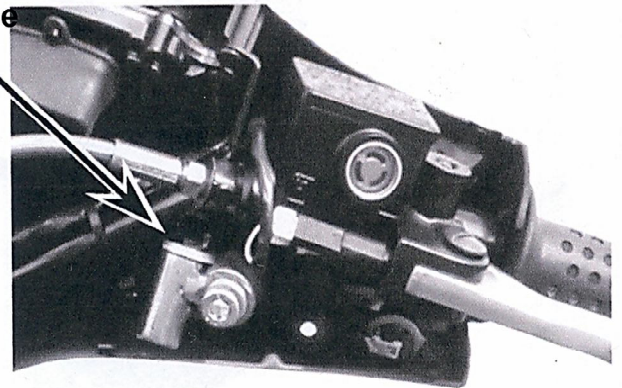

# GILERA Runner06-11 - PIAGGIO NRG 06-07

Parabrezza Art. **2315**

Attacchi Art. **2317 / E**

- ① Pre-mounting expander, screw M8x70, conic nut and stay support

- ② Insert stay support inside its room, keep the threaded bush with face inside and against the reference plate welded on frame