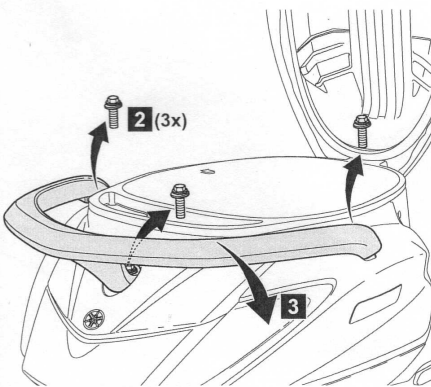

## D'elight Rear Carrier

B3Y-F48D0-\*\*-\*\*

Posnr.	QTY	
①	3	M8x50
②	4	Ø24xØ8,5x2
③	2	Ø20xØ11x22
④	1	Ø20xØ9x32
⑤	1	

**Easy**, suitable for novice with little experience

**Fairly easy**, suitable for beginner with some experience