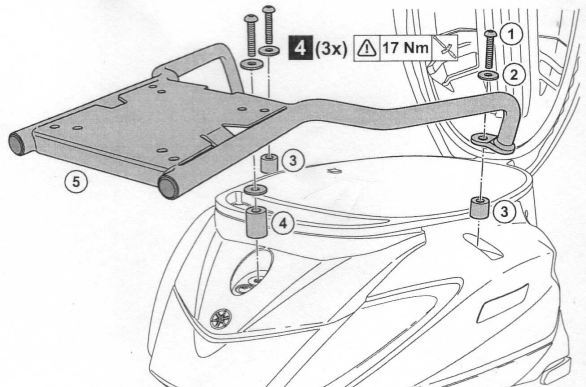

## D'elight Rear Carrier

B3Y-F48D0-\*\*-\*\*

Posnr.	QTY	
①	3	M8x50
②	4	Ø24xØ8,5x2
③	2	Ø20xØ11x22
④	1	Ø20xØ9x32
⑤	1	

**Easy**, suitable for novice with little experience

**Fairly easy**, suitable for beginner with some experience