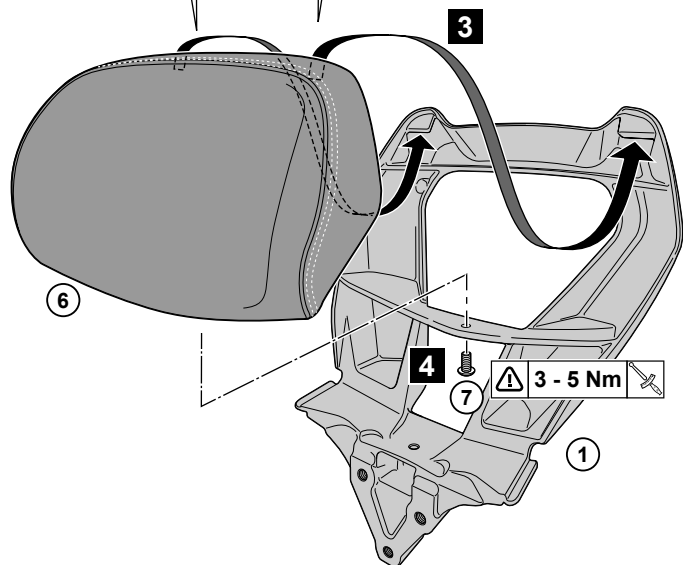

## X-Max300 Back-Rest Set Kit

B74-F84U0- \*\* - \*\*

Posnr.	QTY	
①	1	
②	1	
③	3	 M6x25
④	1	
⑤	1	
⑥	1	 B74-F843F-A0-00 Standard BV1-F843F-A0-00 Comfort
⑦	1	 M6x20

NOT INCLUDED

## X-Max300 Back-Rest Set Kit