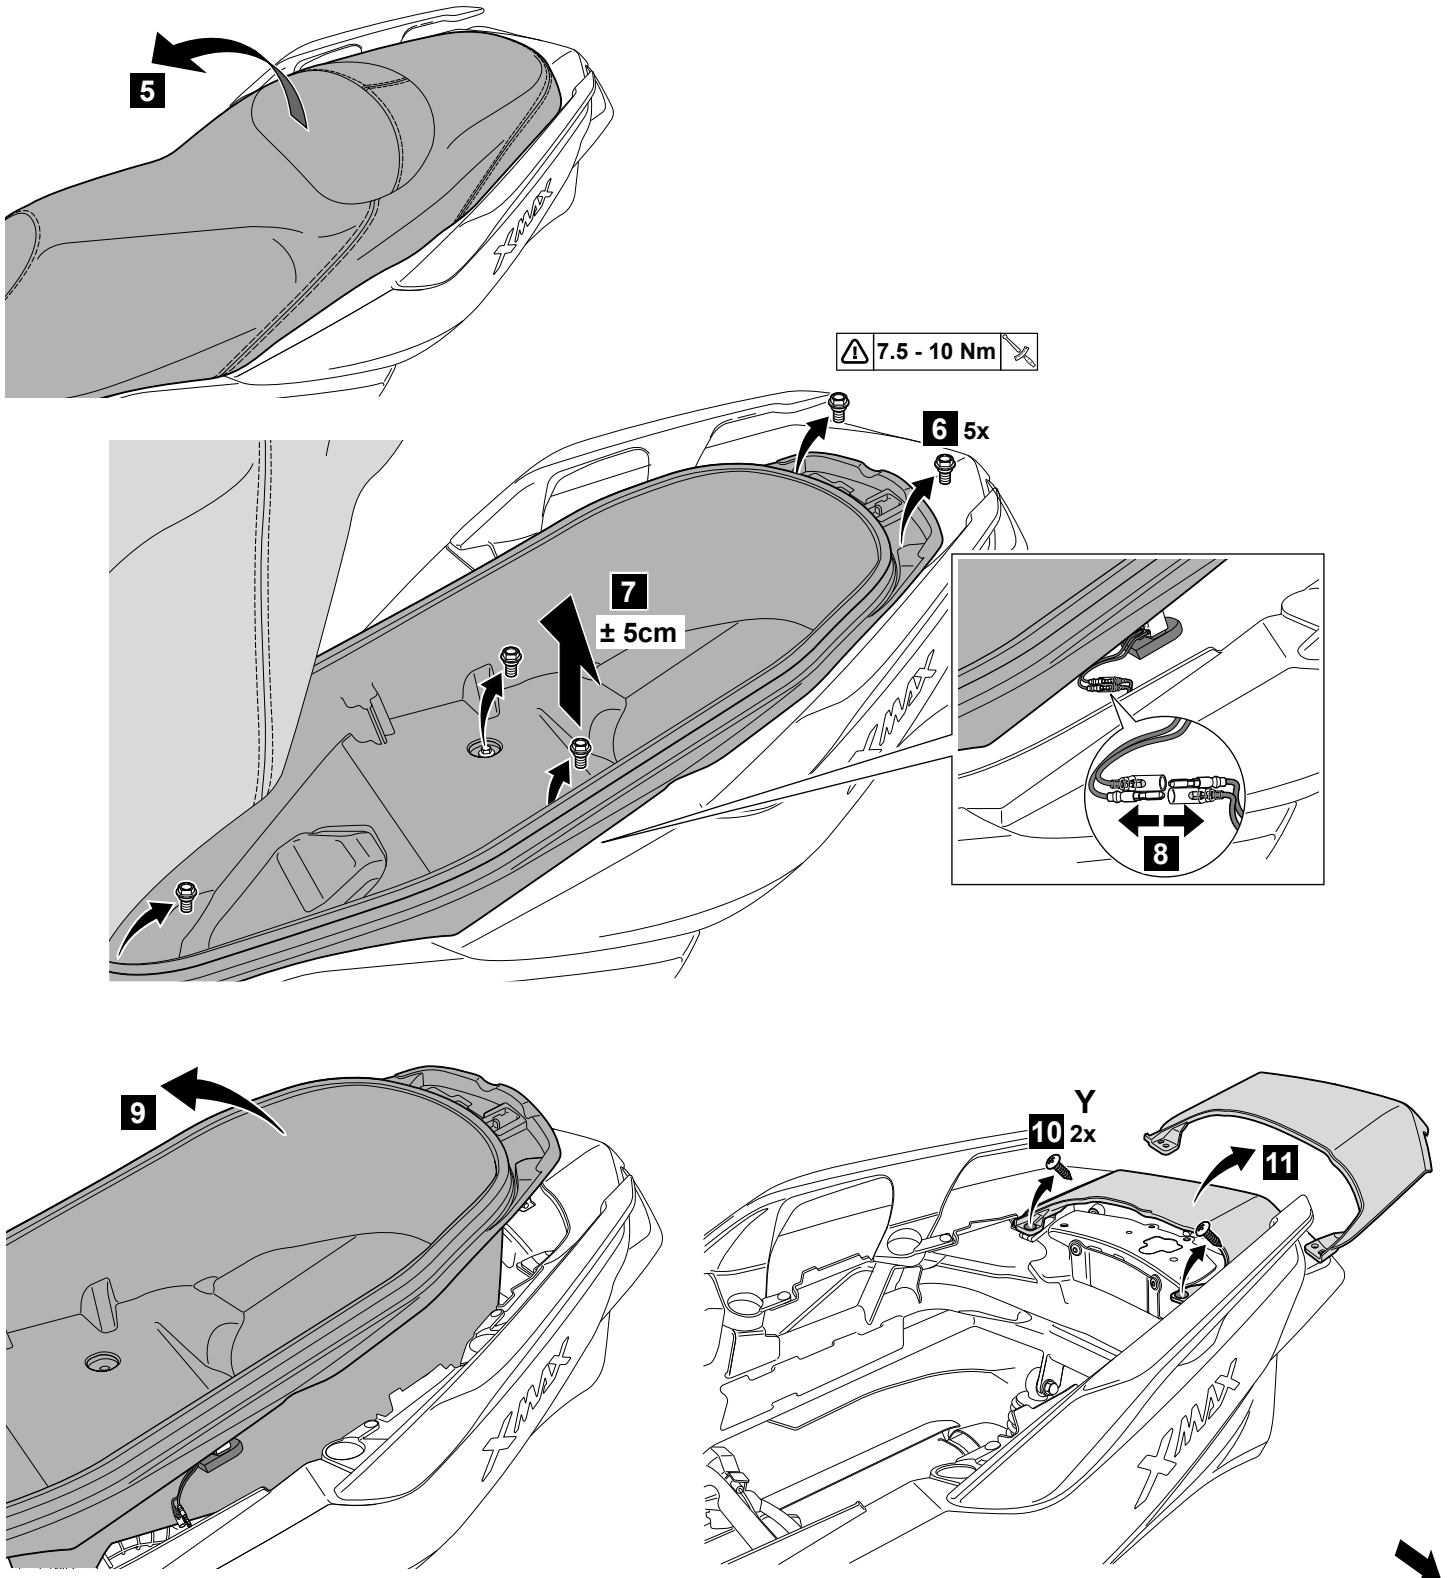

## X-Max300 Back-Rest Set Kit

B74-F84U0- \*\* - \*\*

Posnr.	QTY	
①	1	
②	1	
③	3	 M6x25
④	1	
⑤	1	
⑥	1	 B74-F843F-A0-00 Standard BV1-F843F-A0-00 Comfort
⑦	1	 M6x20

NOT INCLUDED

## X-Max300 Back-Rest Set Kit