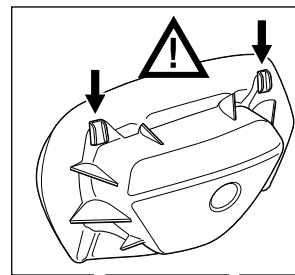

## X-Max300 Back-Rest Set Kit

B74-F84U0- \*\* - \*\*

Posnr.	QTY	
①	1	
②	1	
③	3	 M6x25
④	1	
⑤	1	
⑥	1	 B74-F843F-A0-00 Standard BV1-F843F-A0-00 Comfort
⑦	1	 M6x20

NOT INCLUDED