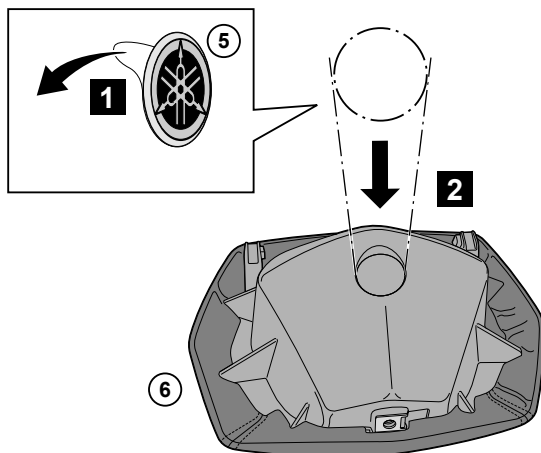

## X-Max300 Back-Rest Set Kit

B74-F84U0- \*\* - \*\*

Posnr.	QTY	
①	1	
②	1	
③	3	 M6x25
④	1	
⑤	1	
⑥	1	 B74-F843F-A0-00 Standard BV1-F843F-A0-00 Comfort
⑦	1	 M6x20

NOT INCLUDED

## X-Max300 Back-Rest Set Kit