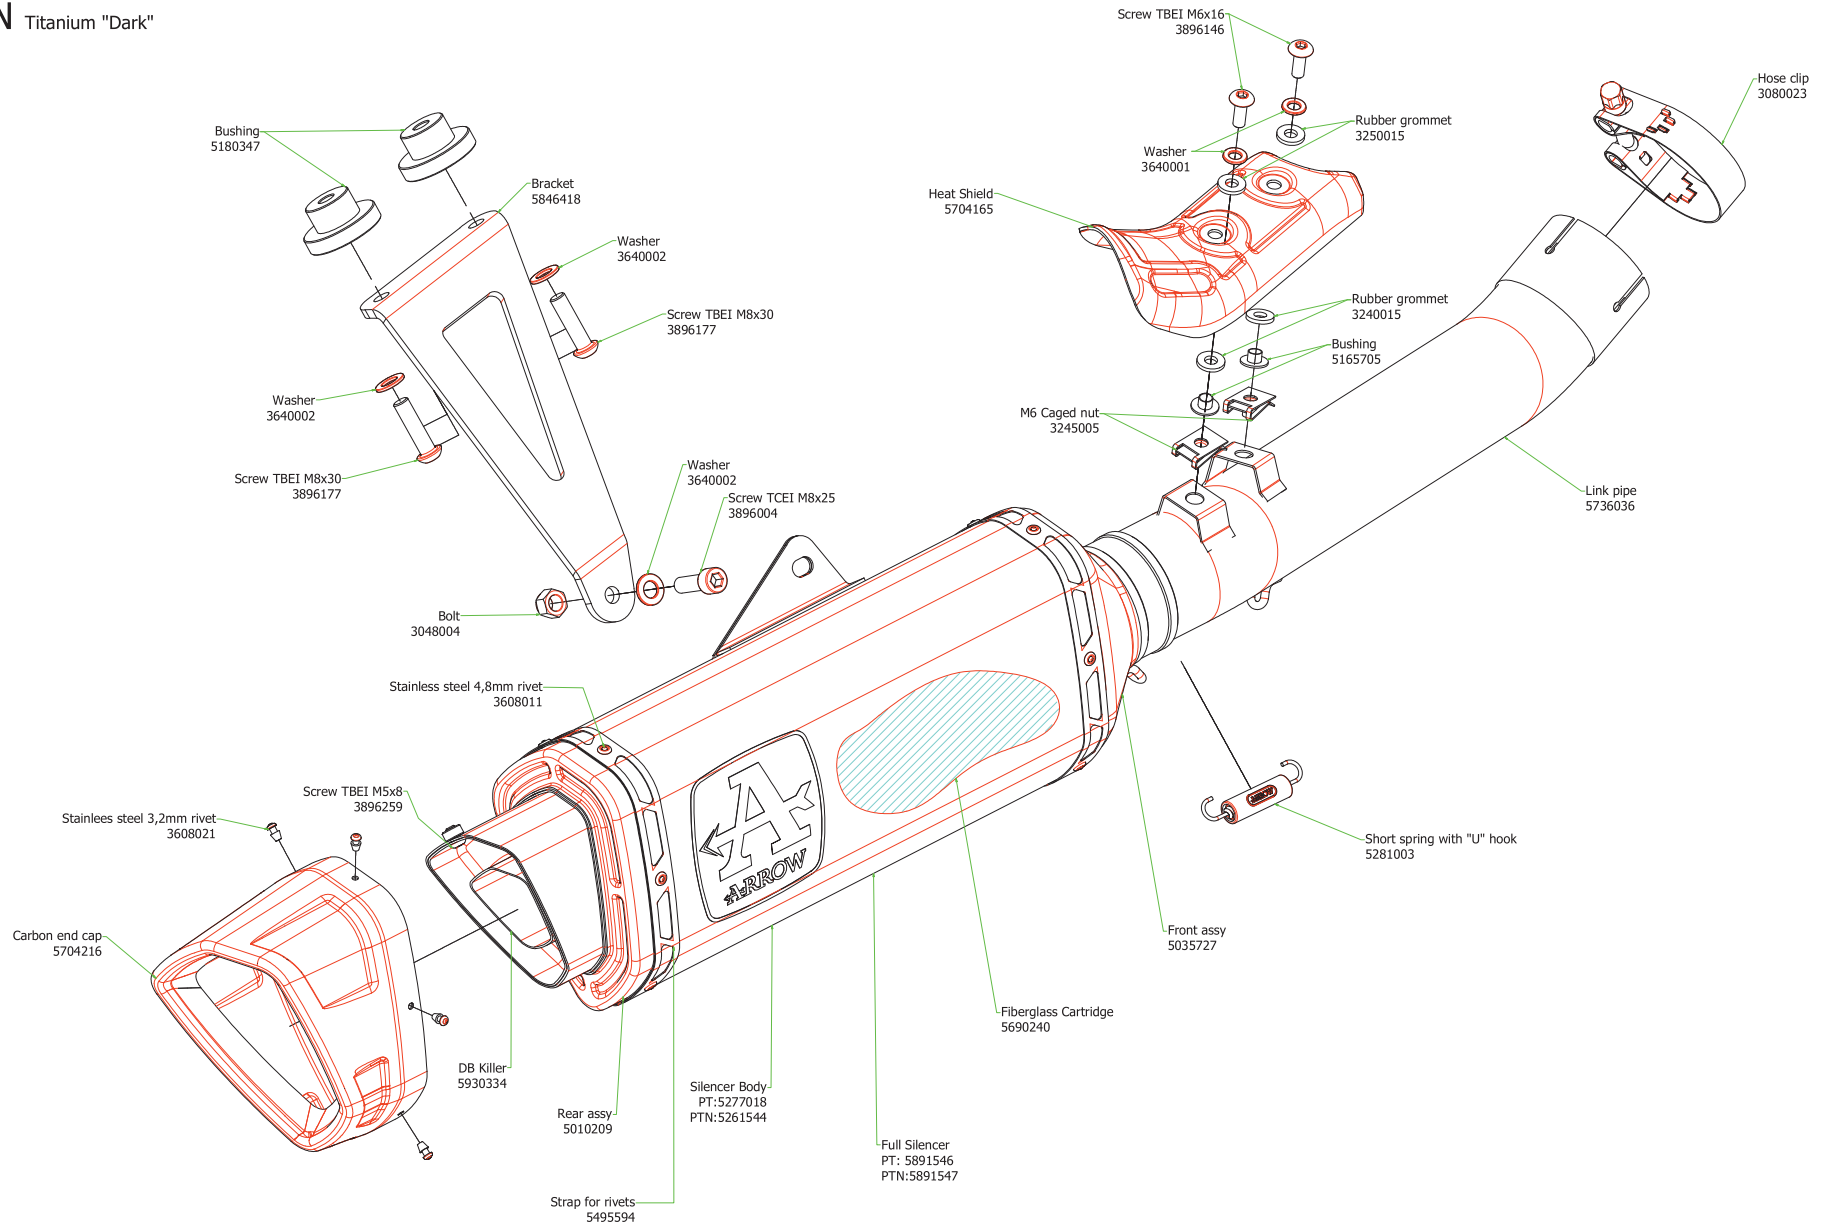

APRILIA RSV4 1100 FACTORY

71004PT Titanium

71004PTN Titanium "Dark"

GP0006