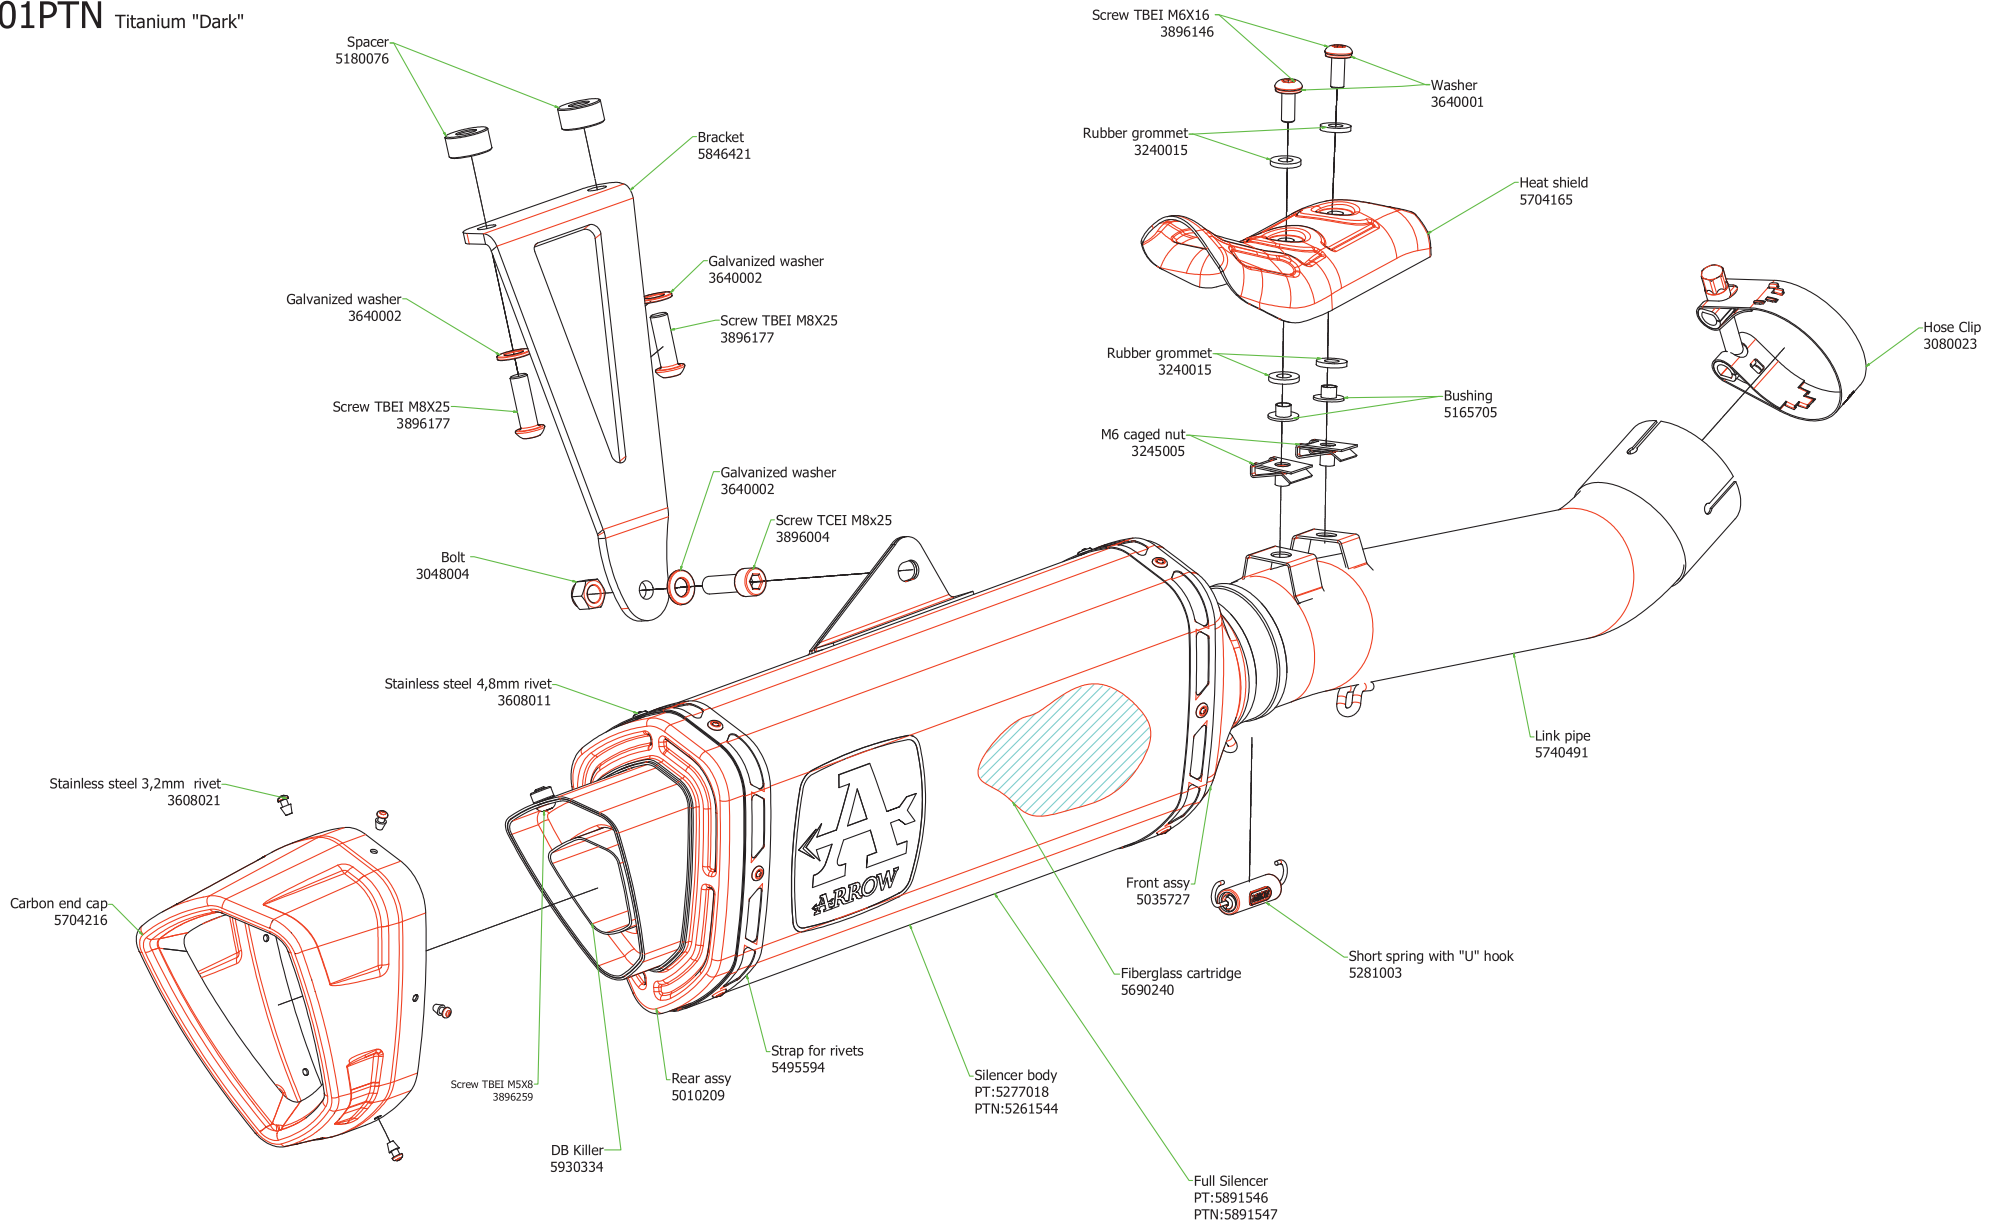

# APRILIA RSV4 1100 FACTORY

71001PT Titanium

71001PTN Titanium "Dark"

GP0003