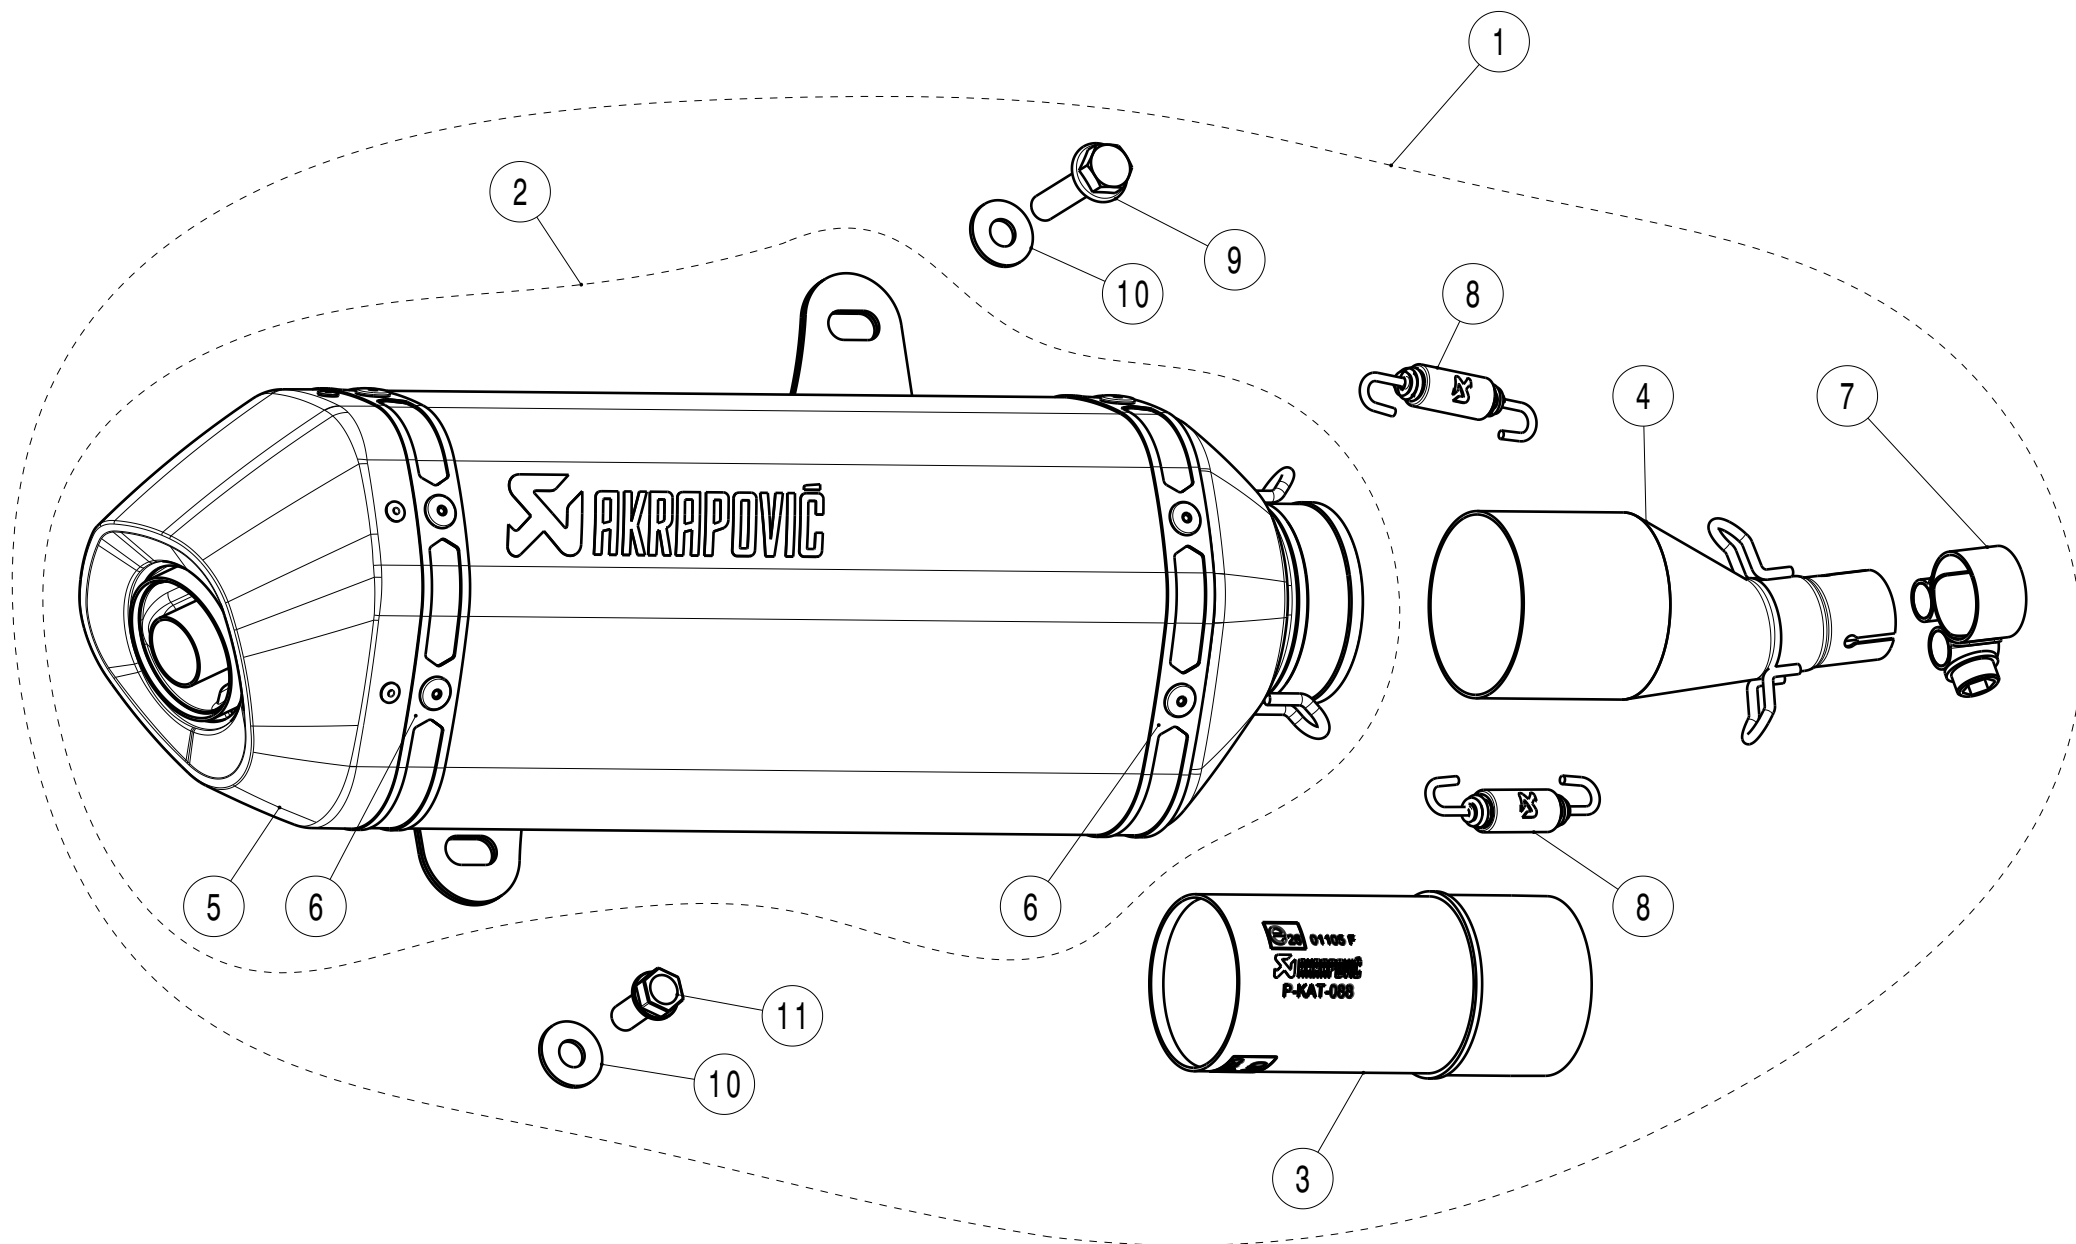

WARNING! EC TYPE APPROVAL IS VALID ONLY WHEN CATALYTIC CONVERTER IS INSTALLED!

MUFFLER REPAIR KIT	
REPACK	12
SLEEVE	13

No.	SalesCode	Description	Qty.
1	S-VE125SO2-HZBL	slip on system	1
2	M-HZ07602SSBL	muffler	1
3	P-KAT-088/1	catalytic converter	1
4	L-VE125SO1	link pipe SS	1
5	V-EC305	end cap	1
6	P-TT43/1	belt TI for TI sleeve	2
7	P-R121	clamp ss	1
8	P-S2/1	spring	2
9	P-FB65	bolt	1
10	P-DR86	washer SS	2
11	P-FB45	bolt	1
12	P-RPCK113	muffler repack kit	1
13	P-RKS714Z270BL	muffler sleeve kit	1
14	V-TUV239	noise insert SS	1