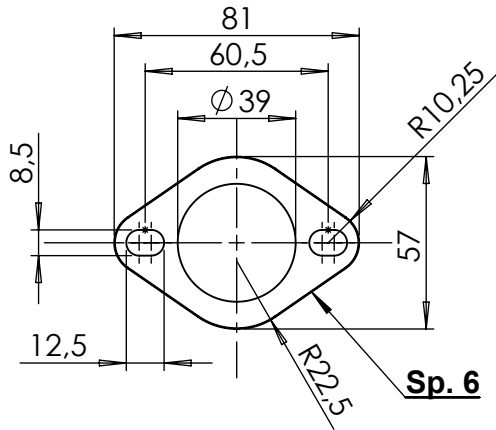

VIEW "A"
Flange "25B"

VIEW "A"
Bushing Cod.206062

VIEW "B"

Aluminium spacer
SBK SBK Ø27X8.5
Cod.204321

Aluminium Spacer
27/20X60X8.5
Cod.206376

Knurled collar
nut M8
Cod.200298

Plain washer
Ø8x24
Cod.200321

2 Mounting plate M5
Cod.204555

2 Allen screw
M5X12 T.B.E.I.
Cod.201031

2 Plain washer
5x15 Inox
Cod.406580

Carbon cover
Cod.0814043001

2 Flange "25B"
Cod. 200560

Allen screw
M8 x 80
Cod.203328

4 Gasket
14x4.9x1.5
Cod.200371

Big silencer
NERO Øi 50
Cod.3014000471

Pipe 2/1 -
stainless s. N°1128
Cod.3014043203

"OPTIONAL"
5683

N°3 Short helical spring
tensile
Cod.303949001

Pipe stainless s.
N°1127
Cod.3014043201

ART 14043

YAMAHA T- MAX 530 ABS / DX / SX