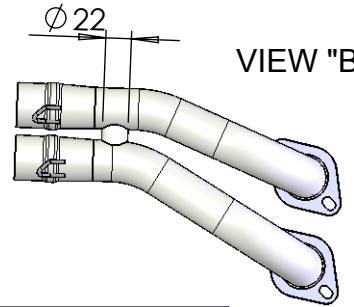

VIEW "A"
Flange "25B"

VIEW "A"
Bushing Cod.206062

VIEW "B"

Aluminium spacer
SBK SBK Ø27X8.5
Cod.204321

Aluminium Spacer
27/20X60X8.5
Cod.206376

Knurled collar
nut M8
Cod.200298

Plain washer
Ø8x24
Cod.200321

2 Mounting plate M5
Cod.204555

2 Allen screw
M5X12 T.B.E.I.
Cod.201031

2 Plain washer
5x15 Inox
Cod.406580

Carbon cover
Cod.0814043001

2 Flange "25B"
Cod. 200560

Allen screw
M8 x 80
Cod.203328

4 Gasket
14x4.9x1.5
Cod.200371

Big silencer
NERO Øi 50
Cod.3014000471

Pipe 2/1 -
stainless s. N°1128
Cod.3014043203

"OPTIONAL"
5683

N°3 Short helical spring
tensile
Cod.303949001

Pipe stainless s.
N°1127
Cod.3014043201

ART 14043

YAMAHA T- MAX 530 ABS / DX / SX