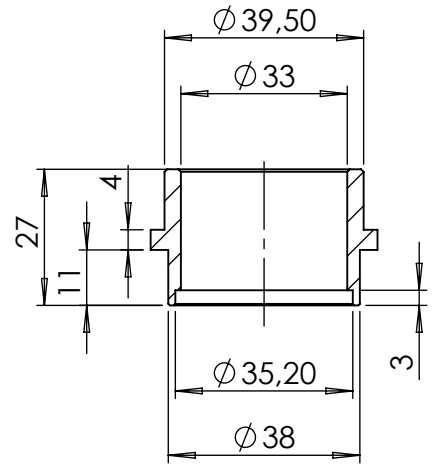

VIEW "A"
Flange "25B"

VIEW "A"
Bushing Cod.206062

VIEW "B"

Aluminium spacer
SBK SBK Ø27X8.5
Cod.204321

Aluminium Spacer
27/20X60X8.5
Cod.206376

Knurled collar
nut M8
Cod.200298

Plain washer
Ø8x24
Cod.200321

2 Mounting plate M5
Cod.204555

2 Allen screw
M5X12 T.B.E.I.
Cod.201031

2 Plain washer
5x15 Inox
Cod.406580

Carbon cover
Cod.0814043001

2 Flange "25B"
Cod. 200560

Allen screw
M8 x 80
Cod.203328

4 Gasket
14x4.9x1.5
Cod.200371

Big silencer
NERO Øi 50
Cod.3014000471

Pipe 2/1 -
stainless s. N°1128
Cod.3014043203

"OPTIONAL"
5683

N°3 Short helical spring
tensile
Cod.303949001

Pipe stainless s.
N°1127
Cod.3014043201

ART 14043

YAMAHA T- MAX 530 ABS / DX / SX